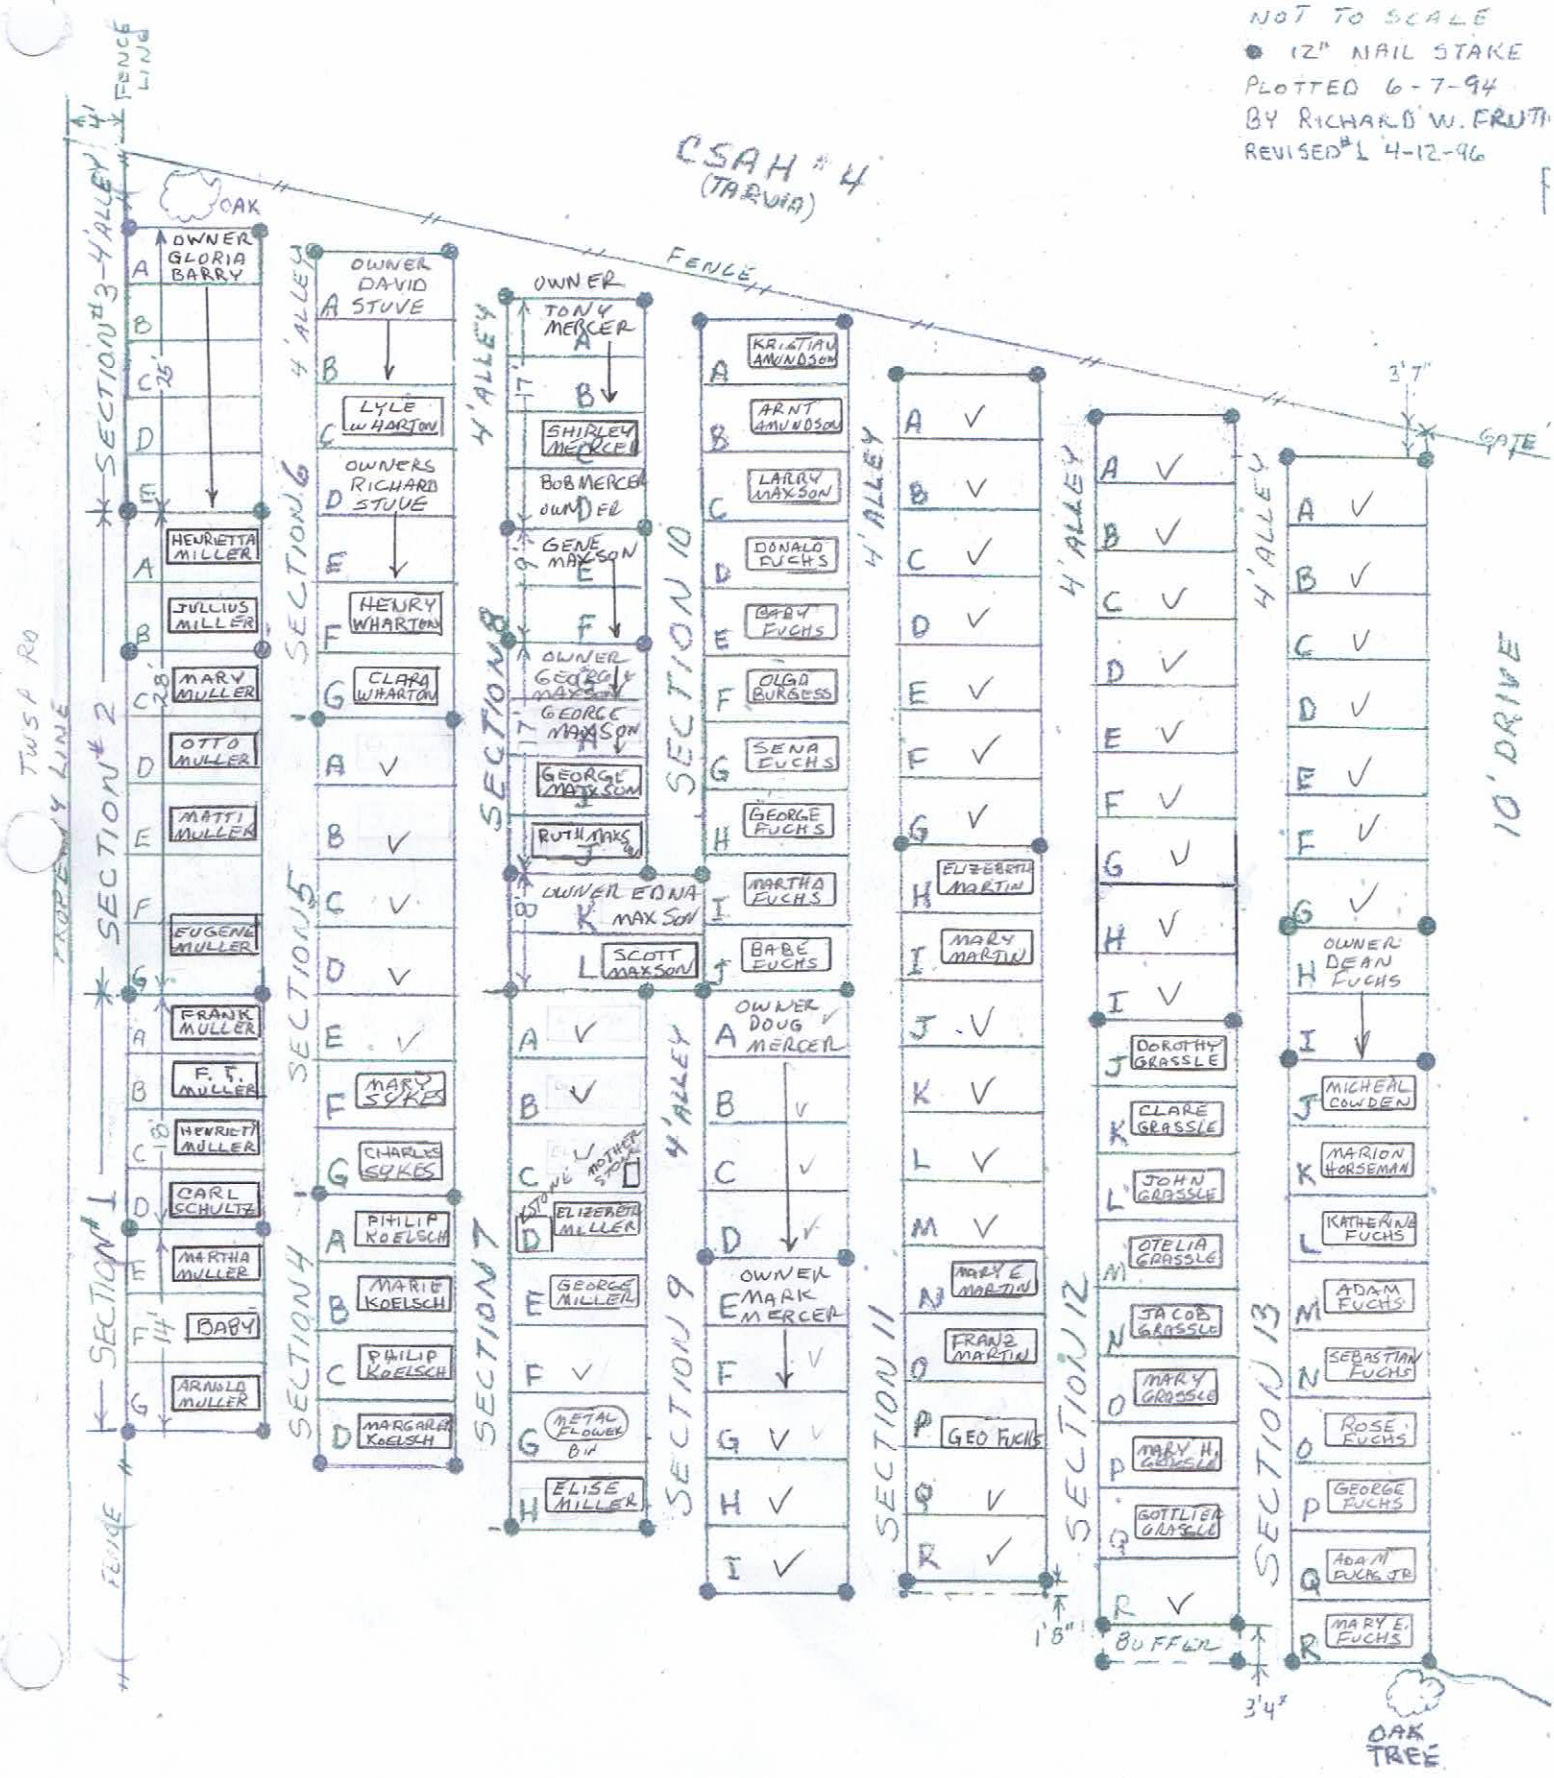

ORIGINAL
MOUNT HOPE CEMETERY
 NORTHWEST QUARTER

KEY
 NOT TO SCALE
 ● 12" NAIL STAKE
 PLOTTED 6-7-94
 BY RICHARD W. FRUTH
 REVISED 4-12-96

CSAH # 4
 (TARVIA)

TWP 4 RD
 PROPERTY LINE

10' DRIVE

GATE

OAK TREE

FENCE LINE
 SECTION # 1
 SECTION # 2
 SECTION # 3
 SECTION # 4
 SECTION # 5
 SECTION # 6
 SECTION # 7
 SECTION # 8
 SECTION # 9
 SECTION # 10
 SECTION # 11
 SECTION # 12
 SECTION # 13

ALLEY # 1
 ALLEY # 2
 ALLEY # 3
 ALLEY # 4

SECTION # 1
 SECTION # 2
 SECTION # 3
 SECTION # 4
 SECTION # 5
 SECTION # 6
 SECTION # 7
 SECTION # 8
 SECTION # 9
 SECTION # 10
 SECTION # 11
 SECTION # 12
 SECTION # 13

1'8"

3'4"