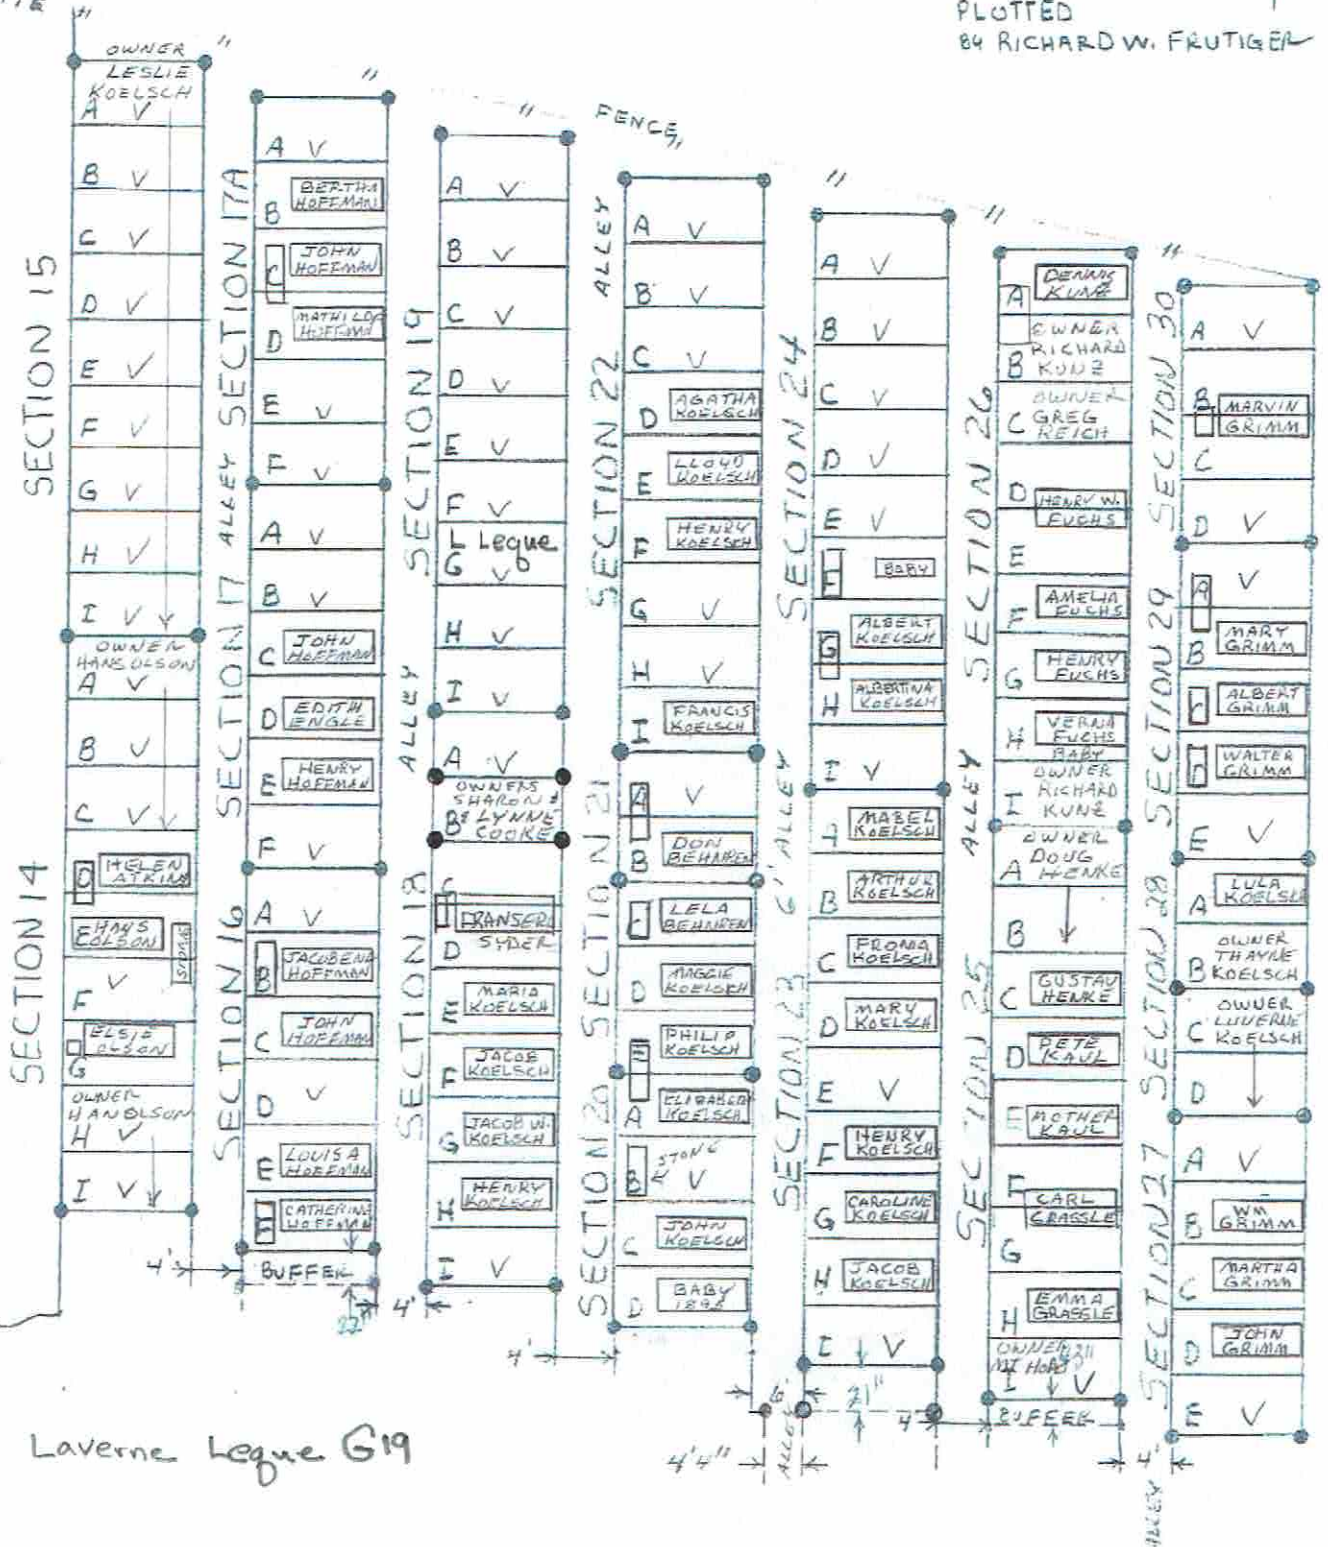

ORIGINAL

MOUNT HOPE CEMETERY

NORTHEAST QUARTER

KEY

NOT TO SCALE
● 12" NAIL STAKE

PLOTTED
BY RICHARD W. FRUTIGER

GATE

Laverne Leque G19