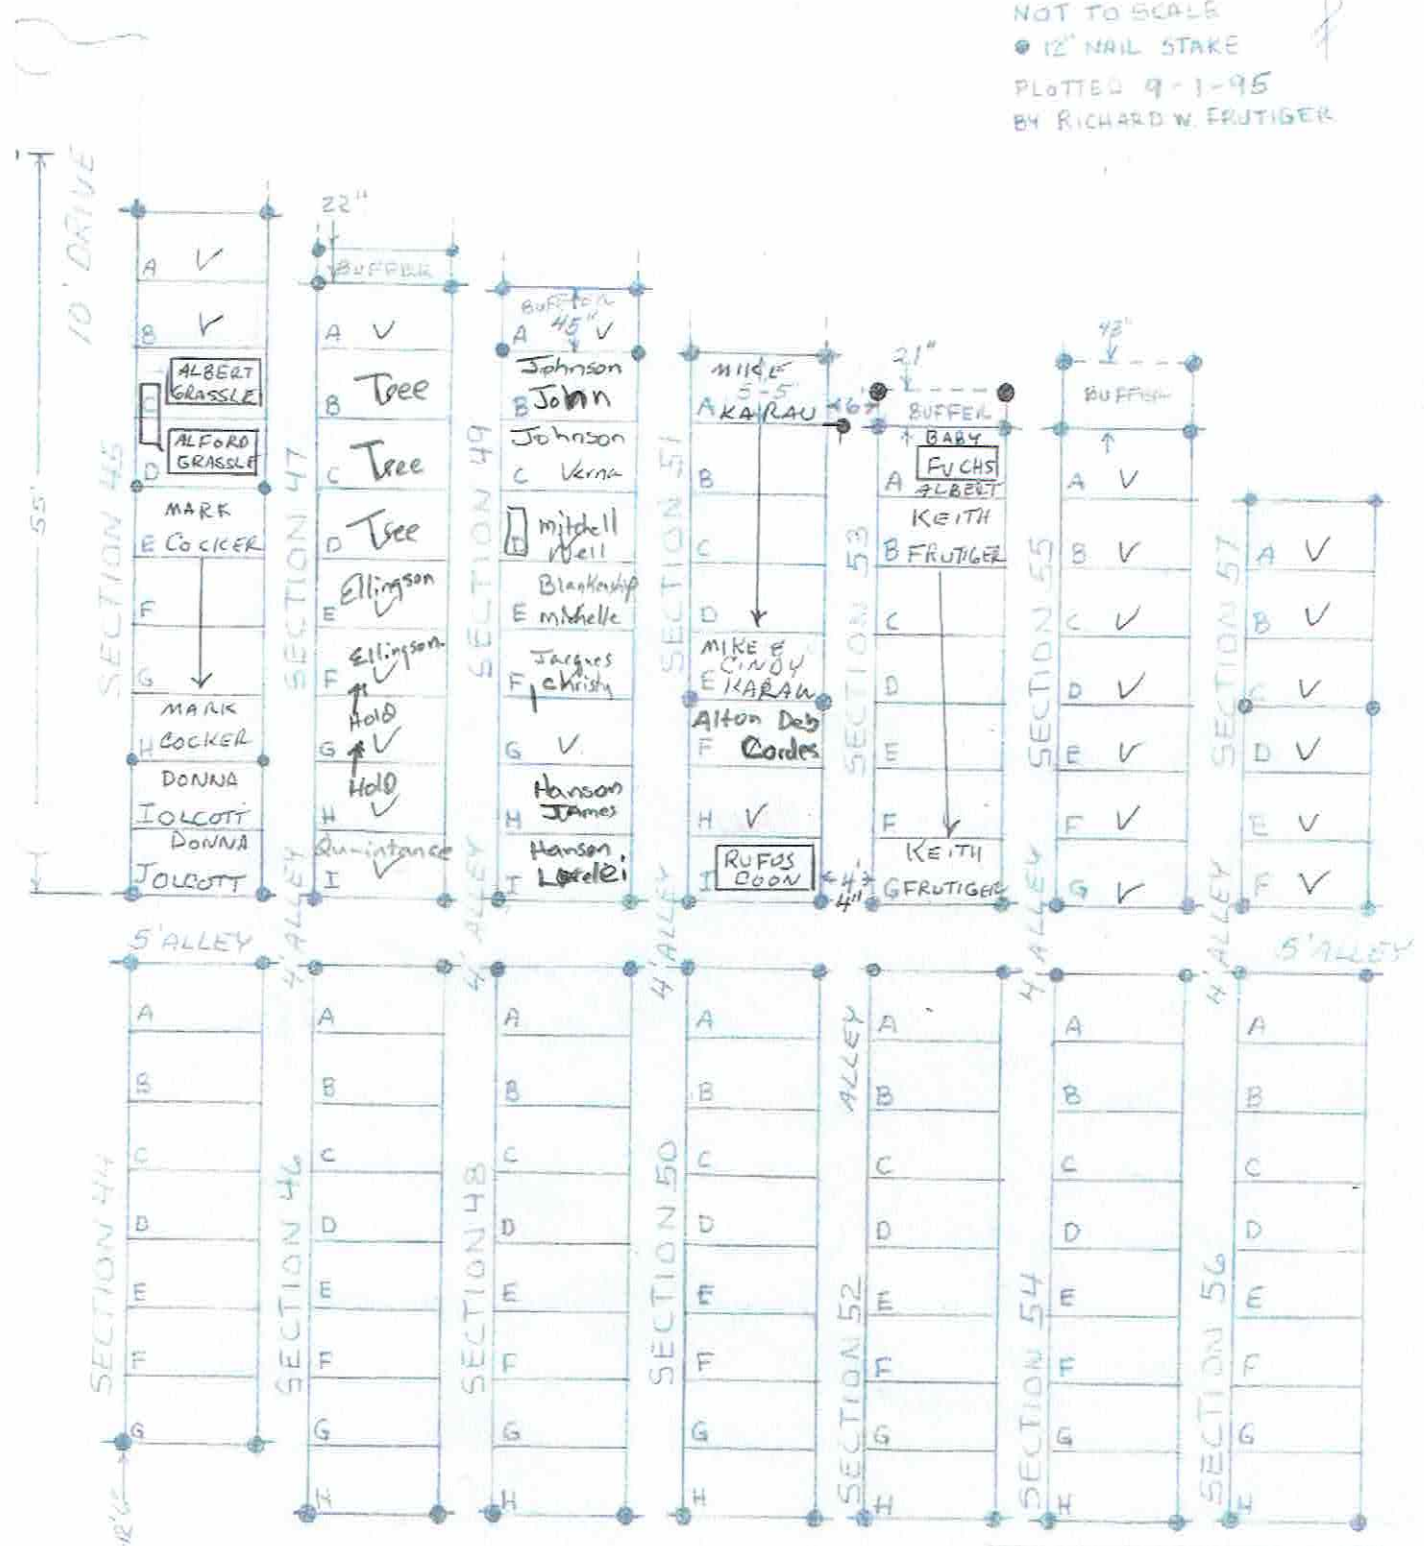

MOUNT HOPE CEMETERY

SOUTHEAST. QUARTER.

KEY

NOT TO SCALE
 ● 12" NAIL STAKE
 PLOTTED 9-1-95
 BY RICHARD W. FRUTIGER

NOTE: SECTION 44 TO 56
 NOT STAKED YET